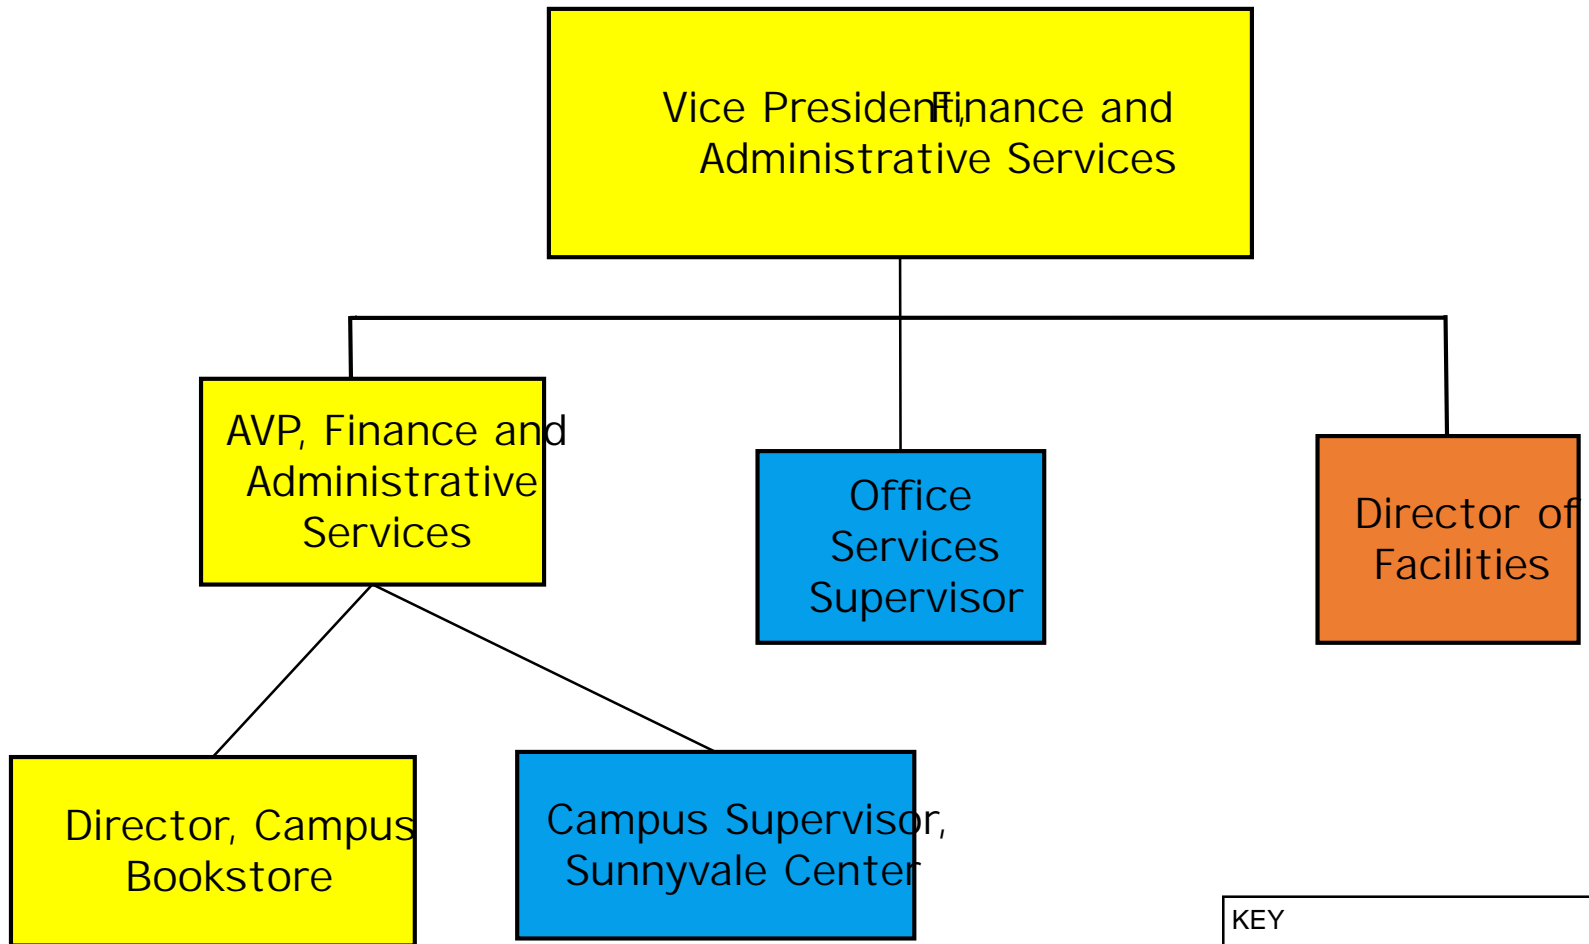

Dean of Institutional Equity, Diversity & Inclusion

AVP, College and Community Student Outreach and CTE Transition

Executive Director of FEI

Program Supervisor

Marketing Supervisor

Marketing Director

KEY

- New Position
- Eliminate
- Redesigned Position
- Functionality/Program
- No Change in Role
- Same but New Reporting

KEY	
<span style="color: green;">■</span>	New Position
<span style="color: orange;">■</span>	Eliminate
<span style="color: yellow;">■</span>	Redesigned Position
<span style="color: gray;">■</span>	Functionality/Program
<span style="color: yellow;">■</span>	No Change in Role
<span style="color: blue;">■</span>	Same but New Reporting